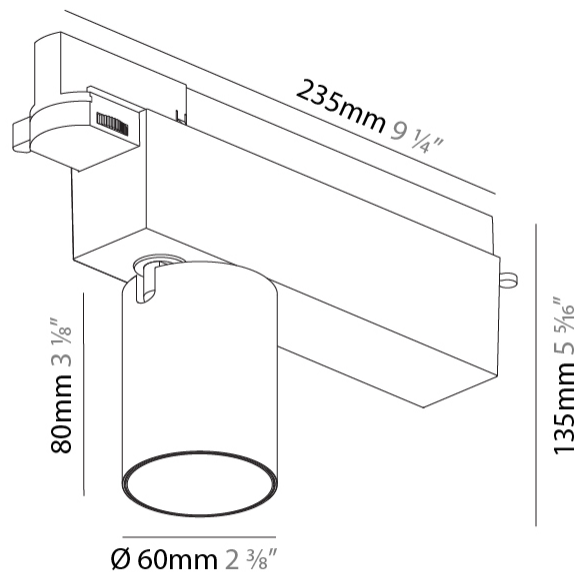

GENERAL

Series: Centriq
Subseries: Centriq 60
Brand: Prolicht
Division: Architectural
Mounting Type: Track
Mounting Location: Ceiling
Subcategory: Spots

PHYSICAL

Shape: Cylinder
Diameter (mm): 60
Diameter (in): 2 3/8
Length (mm): 235
Length (in): 9 1/4
Height (mm): 135
Height (in): 5 5/16
Light Distribution: Adjustable / Direct
Weight (kg): 0.897
Weight (lbs): 1.977
Installation Requirement: Track or profile system
Fixture Finish: SSR / BKV / CWI / CRY / HAB / UFT / ITA / RUA / FTG / MYG / LOD / PUS / FRO / FUP / KIA / POP / BLS / SPG / MEY / GOH / GUM / CHC / COM / ABZ / JAG / OBR / MOS / ROR
Fixture Material: Aluminum

ELECTRICAL

Lamp Type: LED (Zhaga Standard)
Input Wattage (W): 14
Total Output Wattage (W): 12.5
Dimming: Tri-Mode (Non-Dimming and Phase Dimming (120Vac only) and 0-10V Dimming)
Driver Included: Yes
Driver Location: Integrated
Driver Type: Constant Current - Universal
Driver Class: Class 2
Input Voltage (V): 120 - 277
Constant Current (MA): 350

LED

Number of LEDs: 1
Color Temperature (°K): 2700 / 3000 / 3500 / 4000
Max. Delivered Lumen (lm): 940 / 980 / 1029 / 1050
Nominal Lumen (lm): 1386 / 1438 / 1511 / 1542
CRI: >90 CRI
Lamp Life (hrs): 50000
Upon Request: Special Color Temperature Special Led

OPTICAL

Reflector: 20 / 40 / 60
Adjustability: Rotational 340°; Tilt 90°
Upon Request: Special Beam Angles

RATINGS AND CERTIFICATIONS

Certified By: Certified for North American Standards
IP rating: IP20